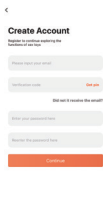

APP QR Code
(Android/iOS system)
Use your phone to scan the QR code to download

Product QR Code
Use the APP to scan the QR code to bind the device.
You can also enter the number: 331755

How to use the APP

User Registration

First time login please register first

User Login

Use your cell phone number or email address to complete registration and enter your account password to log in

Binding devices

First time login requires device binding