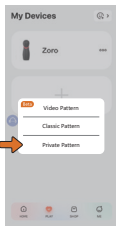

Getting Started

Click on the device to enter the interface and start a happy journey