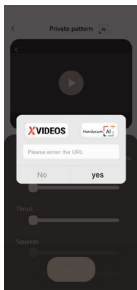

Copy the URL of the video you want to here, or click on Handycum.AI to explore our carefully selected collection of diverse video type.