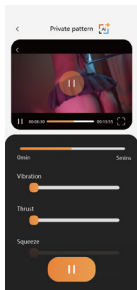

During video playback, various parameters will be adjusted, and your usage preferences will be logged throughout this procedure.