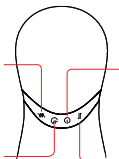

Packing list: The male masturbator, Charging cable, Earphone cable, Specification

Button Introduction

Vibrating button:

In standby mode, tap the button,turn on vibrating mode.

Squeezing button:

In standby mode, tap the button,turn on squeezing mode.