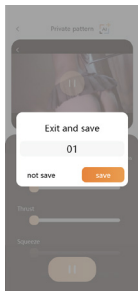

Record this usage session and save it as an archive.