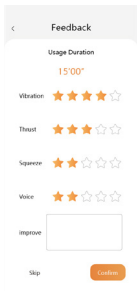

We welcome your feedback on this process to help us enhance the algorithm for an improved user experience.