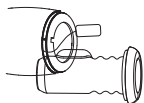

The algorithm optimizes the archive based on your feedback, ensuring a climax experience tailored to your sensations next time you use it.

Use and cleaning

1. Open the lid

3. Pull out the snap

2. Follow the arrow directions and rotate to the right to remove the sleeve

4. Remove a bullet

5. Clean the sleeve

Precautions for installing products

1. After cleaning the sleeve, be sure to dry the sleeve, and then install it.

2. Installing the vibrating egg.

3. The bottom of the sleeve has 2 magnetic sheets, which will be automatically adsorbed at the bottom.